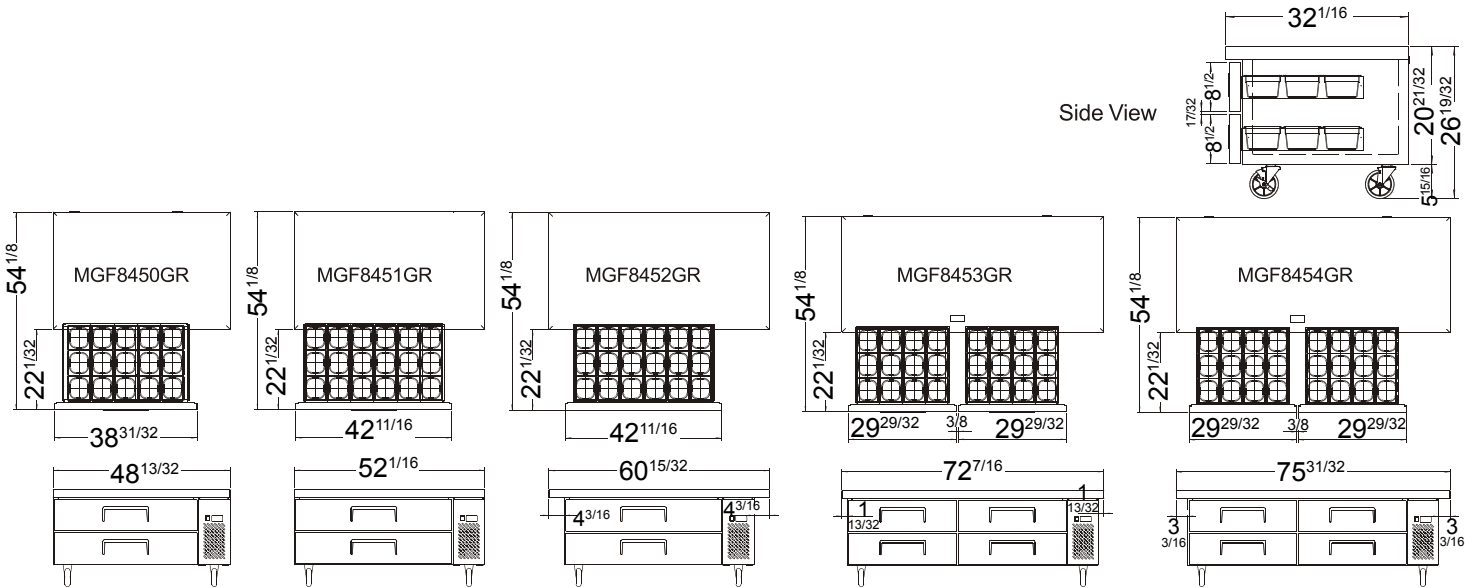

ATOSA USA, INC.

“WE MAKE THE KITCHEN BETTER!”

Toll Free: 855-855-0399 Email: info@atosausa.com

www.atosa.com | www.atosausa.com

California, Colorado, Florida, Georgia, Illinois,

Massachusetts, New Jersey, Ohio, Texas, Washington

SPECIFICATIONS

Model	Pans Per Unit	Cu.Ft	Exterior Dimension	Packaging Dimension	Castors	Gross Weight	HP	Voltage	Amps	Refrigerant
MGF8450GR	4 12x20 & 6 1/6	7.7	48^{13/32} x 32^{1/16} x 26^{19/32}	30.31x33.66x38.19	5 in.	258 lbs	1/7	115/60/1	2.3	R290
MGF8451GR	4 12x20 & 6 1/6	8.4	52^{1/16} x 32^{1/16} x 26^{19/32}	51.18x33.66x38.19	5 in.	273 lbs	1/7	115/60/1	2.3	R290
MGF8452GR	6 12x20	8.4	60^{15/32} x 32^{1/16} x 26^{19/32}	62.99x33.66x38.19	5 in.	282 lbs	1/7	115/60/1	2.3	R290
MGF8453GR	8 12x20	12.1	72^{7/16} x 32^{1/16} x 26^{19/32}	75.43x33.66x38.19	5 in.	364 lbs	1/7	115/60/1	2.3	R290
MGF8454GR	8 12x20	12.1	75^{31/32} x 32^{1/16} x 26^{19/32}	75.43x33.66x38.19	5 in.	368 lbs	1/7	115/60/1	2.3	R290

PLAN VIEW